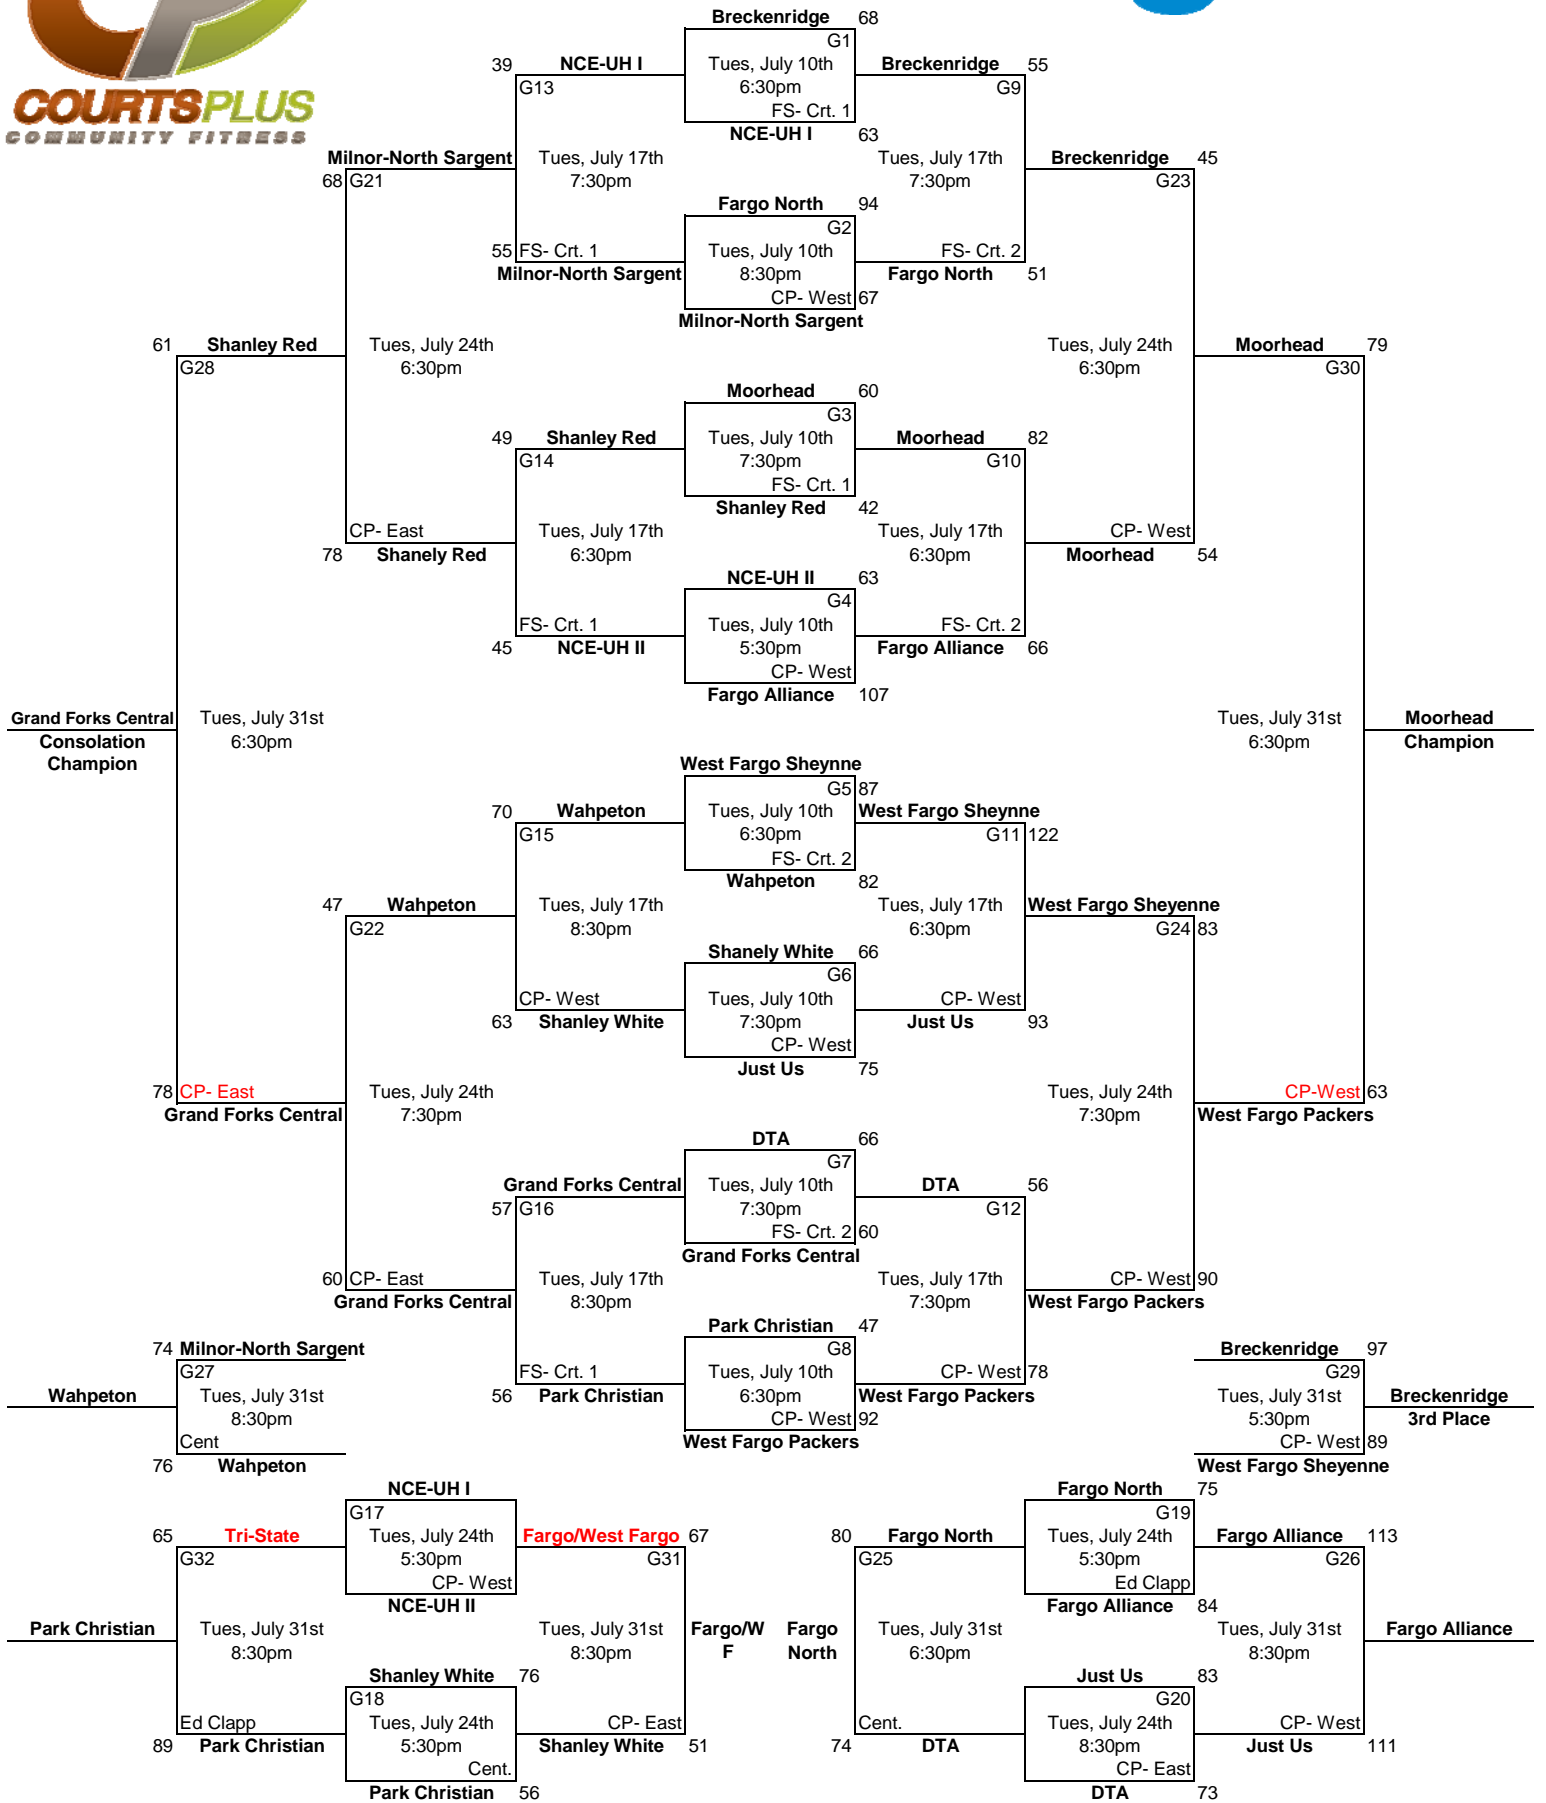

COURTS PLUS COMMUNITY FITNESS BOYS VARSITY BASKETBALL LEAGUE 2018 GOLD DIVISION TOURNAMENT

COURTS PLUS COMMUNITY FITNESS BOYS VARSITY BASKETBALL LEAGUE 2018 SILVER DIVISION TOURNAMENT

Barnesville 69	
G1	Barnesville
Tues, July 10th 5:30pm FS- Crt.1	
Hankinson 40	