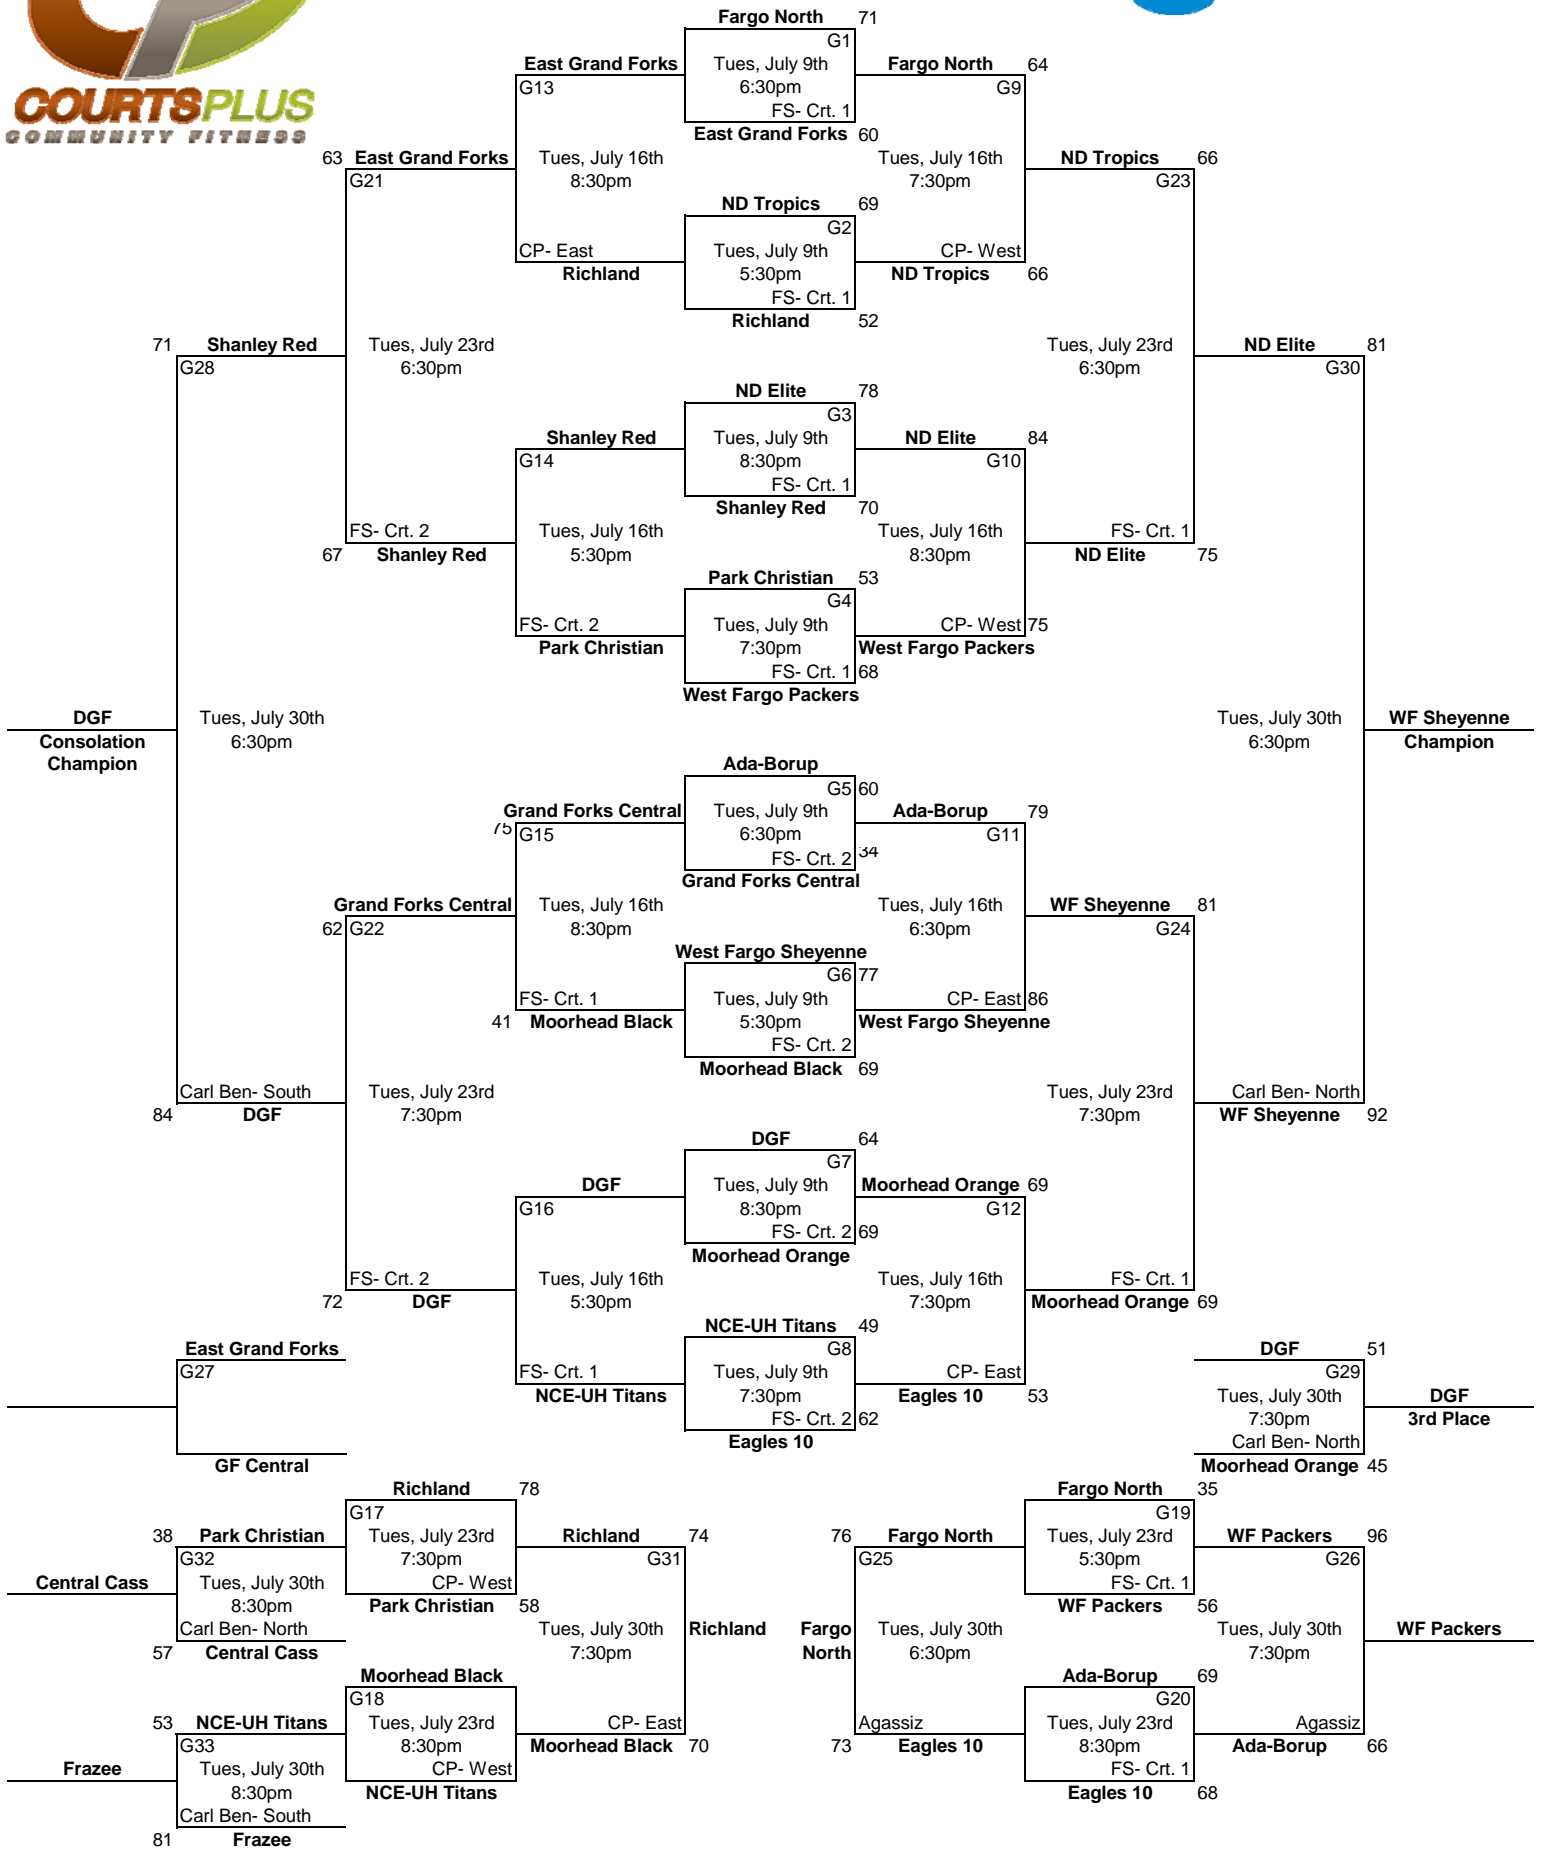

COURTS PLUS COMMUNITY FITNESS BOYS VARSITY BASKETBALL LEAGUE 2019 GOLD DIVISION TOURNAMENT

COURTS PLUS COMMUNITY FITNESS BOYS VARSITY BASKETBALL LEAGUE 2019 BRONZE DIVISION TOURNAMENT

Sargent Central 54
G1
Tues, July 9th
7:30pm
CP-West
Moorhead 9-10 91